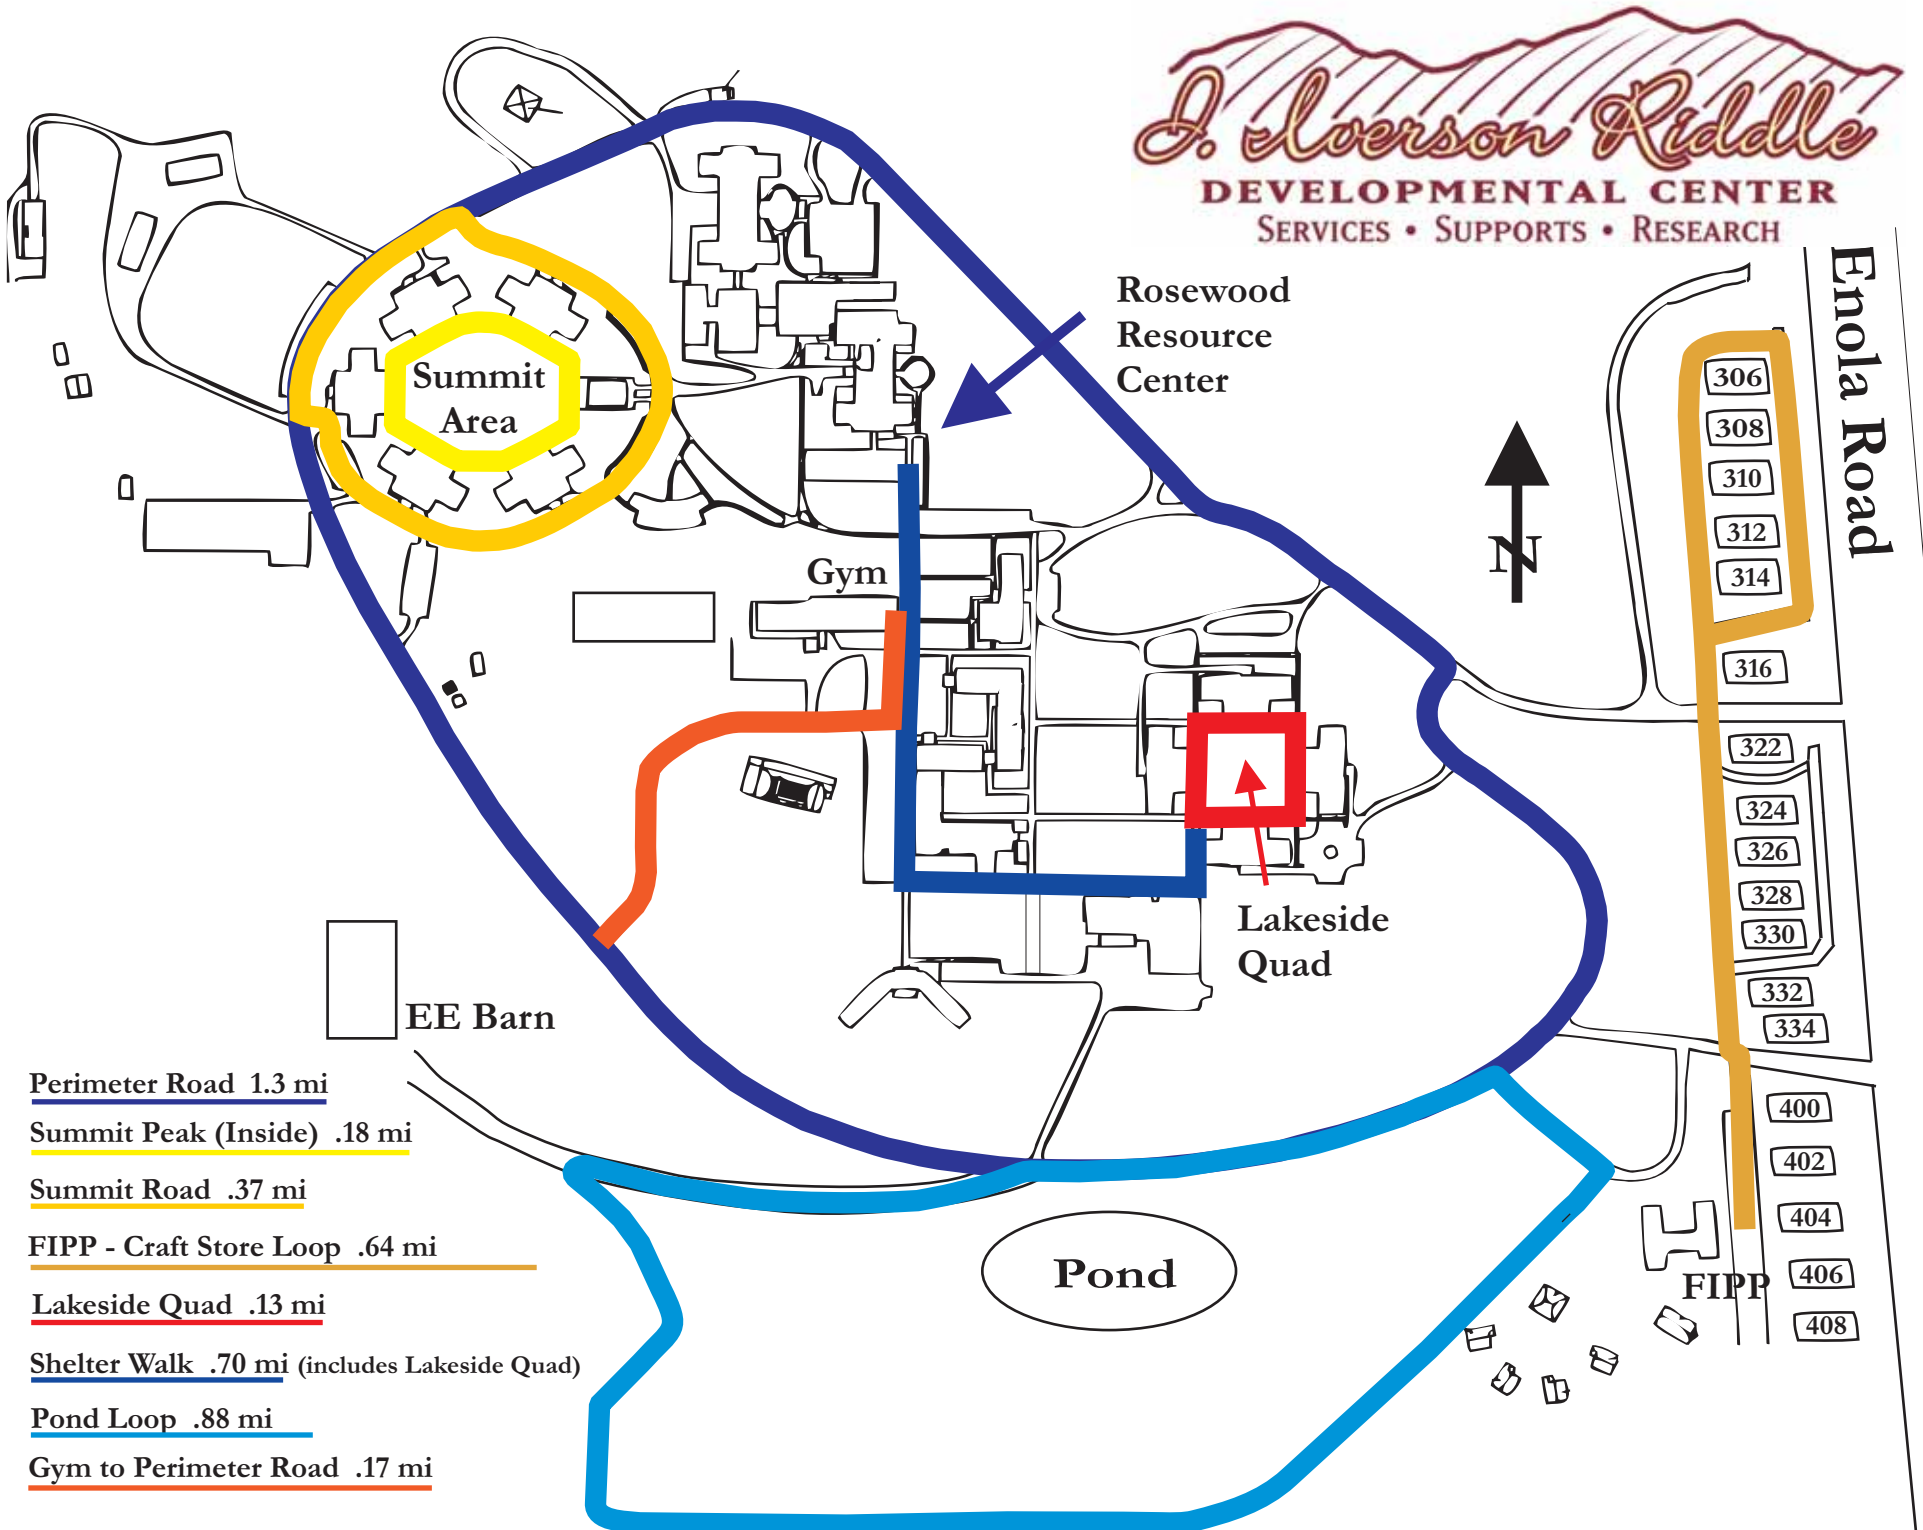

J. Loerson Riddle
DEVELOPMENTAL CENTER
 SERVICES • SUPPORTS • RESEARCH

- Perimeter Road 1.3 mi
- Summit Peak (Inside) .18 mi
- Summit Road .37 mi
- FIPP - Craft Store Loop .64 mi
- Lakeside Quad .13 mi
- Shelter Walk .70 mi (includes Lakeside Quad)
- Pond Loop .88 mi
- Gym to Perimeter Road .17 mi